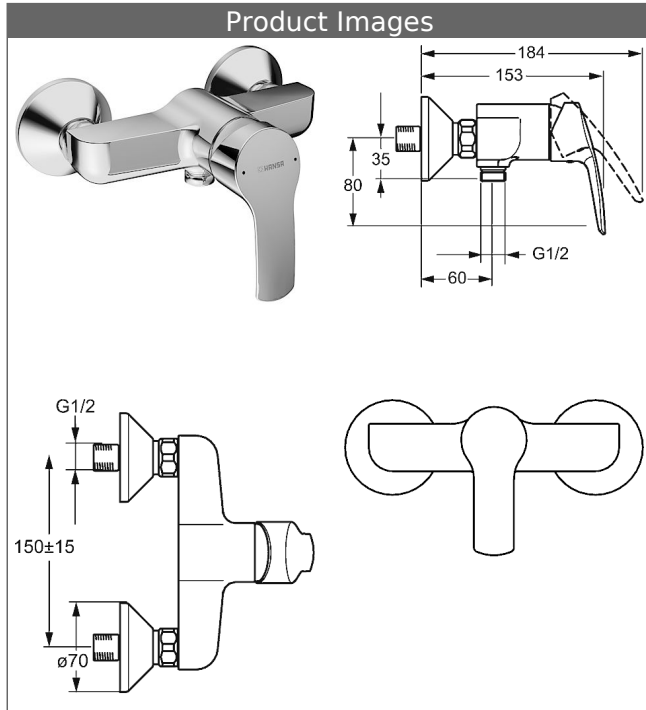

HANSAPOLO
single-lever shower mixer, DN 15 (G 1/2)
 for wall-mounting

Description

HANSAPOLO
 single-lever shower mixer, DN 15 (G 1/2)
 for wall-mounting

PA-IX 19662/IB
 flow rate: 17 l/min, at 3 bar hydraulic pressure

- body: DR brass (MS 63)
- operating lever (metal)
- (-) H+C symbol
- shower outlet downward G 1/2

HANSA control cartridge classic 3.5

Item No.: 59913075

Qty: 1

- (-) ceramic discs with integrated grease wells
- (-) adjustable hot water stop
- (-) volume restrictor indefinitely variable up to approx. 6 l/min

HANSA control cartridge classic 3.5

Item No.: 59913075

Qty: 1

- (-) ceramic discs with integrated grease wells
- (-) adjustable hot water stop
- (-) volume restrictor indefinitely variable up to approx. 6 l/min

Model

Item No.

chrome

51450173

Product Image

Product Drawing

Product Drawing

Product Drawing