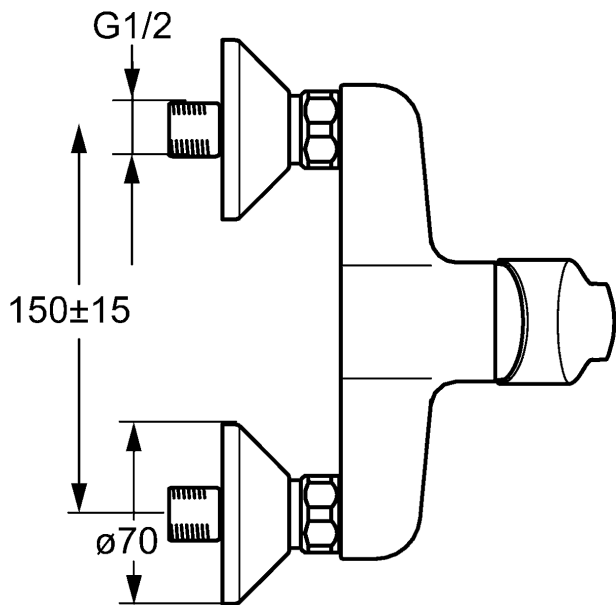

Product Drawing