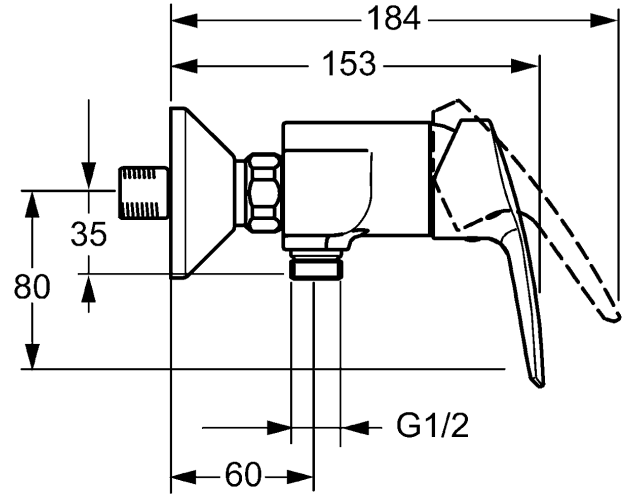

Product Drawing